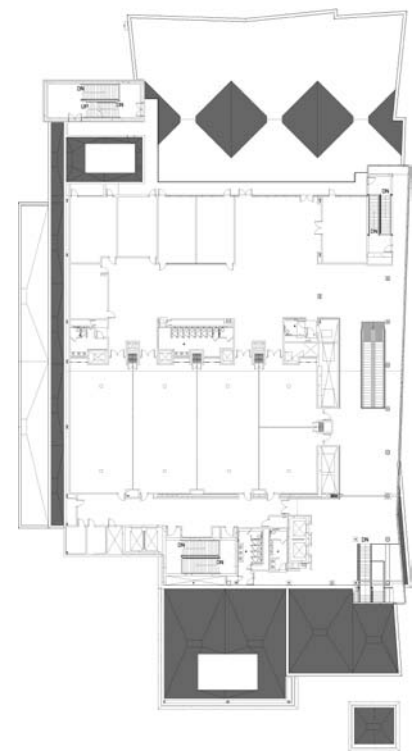

Meeting Space