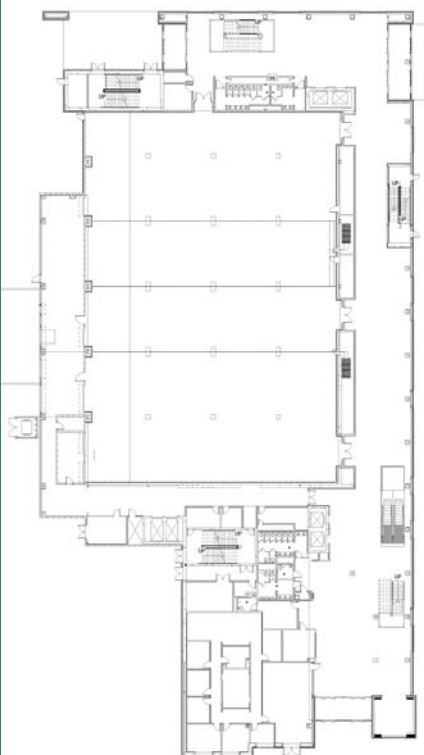

Exhibit Space